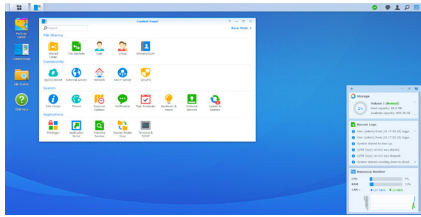

24/7, Private Cloud Solution for Home Users

Forget and leave your USB drives behind. Synology DS220j is an entry-level network-attached storage supporting RAID 1 configuration to prevent data from sudden drive failure. Consuming only **12.46 watts** during access and **5.06 watts** during HDD hibernation, DS220j is energy-saving and ideal to serve 24/7 without depleting your wallet. With high data transmission speed at over **112 MB/s sequential reading and writing²**, your household members can smoothly store, share, and back up data whenever you want.

Synology DiskStation Manager (DSM)

DSM is a web-based operating system that provides an intuitive data management experience and supports different computer platforms.

Powered by Synology DiskStation Manager (DSM)

DSM is a web-based operating system that provides private cloud services. It is designed to simplify your daily task management. The multitasking web interface allows you to run multiple applications simultaneously on one browser tab and instantly switch between them. The intuitive DSM allows you to effortlessly configure storage capacity, gives you complete control over your personal cloud, and lets you access your Synology NAS from anywhere.

The built-in **Package Center** allows you to download and install the packages designed to satisfy different user needs, such as sharing files on the cloud, sharing photos on an online album, or setting up a VPN environment. Tasks can be done with just a few clicks.