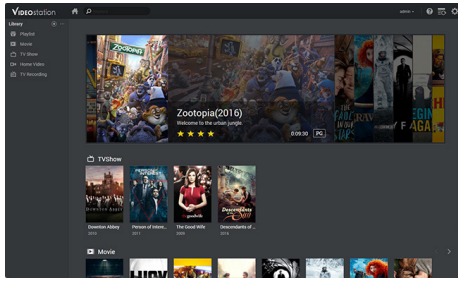

Personal Multimedia Bank

Real-time video streaming provides hassle-free and high-quality video playback among various devices.

Your Personal Multimedia Library

DS220j helps you easily manage and share your multimedia content. With **Video Station**, you can organize your personal digital video library using comprehensive media information. **Audio Station** comes with Internet radio, lossless audio format support, and provides music playback via DLNA and AirPlay® devices. **Photo Station's** intuitive design allows professional photographers to effortlessly organize photos into customized categories, smart albums, and link them to social media sites with just a few clicks. As a brand-new photo solution for personal and home use, **Moments** promises users a modern browsing experience by offering mobile photo backup, photo sharing, image recognition, and similar photo detection.

Available Anytime and Anywhere

Synology provides mobile applications for you to enjoy your multimedia library anytime and anywhere. Available on iOS and Android™ platforms, **DS photo**, **DS audio**, **DS video**, and **DS file** allow access to your Synology NAS respectively through **Photo Station**, **Audio Station**, **Video Station**, and **File Station**. **QuickConnect** allows connection to your Synology NAS via a secure and customizable address, so that you can instantly access media and work files.

Easy Backup Solutions

Synology **Hyper Backup** provides multi-version backup with block-level incremental backup and cross-version deduplication. It optimizes storage utilization and allows data to be backed up to multiple destinations such as local shared folders, external hard drives, network shared folders, rsync servers, and public cloud services.

Synology Drive Client provides real-time or scheduled backup of important folders of your computers to prevent accidental deletion and ransomware threats.