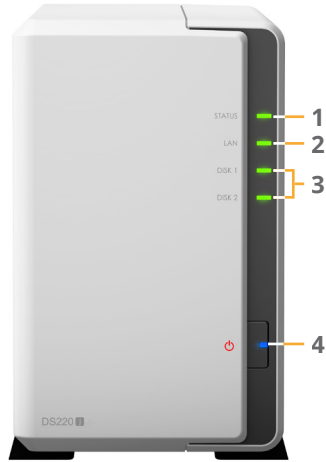

Synology Drive Client provides real-time or scheduled backup of important folders of your computers to prevent accidental deletion and ransomware threats.

Hardware Overview

Front

Rear

1	Status indicator	2	LAN indicator	3	Drive status indicator	4	Power button and indicator
5	Fan	6	USB 3.0 port	7	Reset button	8	Power port
9	1GbE RJ-45 port	10	Kensington Security Slot				