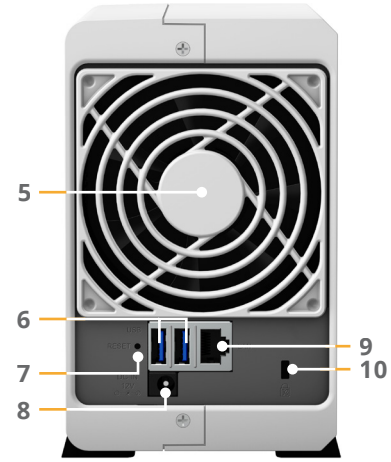

Synology Drive Client provides real-time or scheduled backup of important folders of your computers to prevent accidental deletion and ransomware threats.

Hardware Overview

Front

Rear

1	Status indicator	2	LAN indicator	3	Drive status indicator	4	Power button and indicator
5	Fan	6	USB 3.0 port	7	Reset button	8	Power port
9	1GbE RJ-45 port	10	Kensington Security Slot				